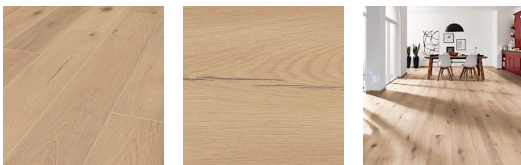

Borsa Oak 8mm

Laminate Flooring, SKU: 6920

Borsa Oak is an 8mm laminate and is bevelled on all four sides. It has an integrated click-fit system which allows for quick and easy installation, whilst the AC4 rating makes this laminate suitable for heavy domestic and medium commercial traffic. Borsa Oak has an eggshell decor which helps to give it a light contemporary style.

Finishes

Note: Images are for illustrative purposes only and colours may differ from screen to screen.

Borsa Oak (8mm)

Borsa Oak is an 8mm laminate floor with a very authentic look and feel. The boards are bevelled and come with a click-fit system for easy installation.

Specification

Construction	Laminate
Core Board	HDF
Product Collection	8mm AC4
Colour	Brown
Shade	Warm, Light
Finish	Matt
Pattern	Plank
AC Rating	AC4
Classification	32
Profile	Click-fit
Edge Profile	Bevelled
Installation Method	Float
Suitable for Underfloor Heating	Yes
Suitable for Bathrooms	No
Domestic Guarantee	20 Years
Commercial Guarantee	5 Years
Matching Profile Reference	Oak 21
Matching Scotia Reference	Oslo Oak (1511)
Thickness	8 mm
Length	1285 mm
Width	192 mm
Pack Size	2.22 m2