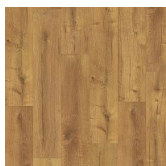

Bordeaux Oak Plank 12mm

Laminate Flooring, SKU: 2819

Bordeaux Oak Plank is a beautiful 12mm laminate. It has a v-groove on all four sides, which gives it that realistic wood floor appearance. The integrated click-fit system allows for easy installation. The AC4 rating makes this floor suitable for heavy domestic and medium commercial use. Bordeaux Oak Plank has a medium embossed surface which gives it an authentic textured finish. The oak decor has a brown colour with warm tones. These tones will help to bring warmth to the room.

Finishes

Bordeaux Oak
Plank 12mm

Bordeaux Oak
Plank 12mm

Note: Images are for illustrative purposes only and colours may differ from screen to screen.

Bordeaux Oak Plank (12mm)

Bordeaux Oak Plank is a 12mm laminate floor with a very authentic look and feel. The boards are bevelled and come with a click-fit system for easy installation.